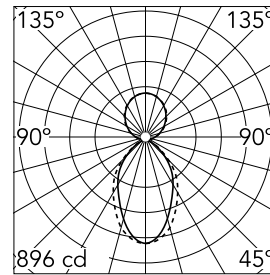

Main specifications

Number of heads	1	Net lumen (lm)	2487
Lamp category	LED	Mountings	Suspension
Power (W)	46W	Environment	Indoor dry location
CCT (K)	4000K		
CRI	80		

Optical

Lighting type	Indirect, Direct
LED type	Top LED
Light distribution	Symmetric
Optical type	Diffused light
Beam angle (°)	76
Beam angle C90-270 (°)	64

Physical

Color	Black
Orientation	Fixed
Weight (kg)	3.19
Length (mm)	1405

Note

Micro-Prismatic Diffuser: Highly efficient multilayer diffuser that, thanks to its unique micro-prismatic texture, provides a glare free UGR<19 light beam. / Emergency: Emergency Module available in all versions, length 1405 mm. In normal use, it uses the same power consumption as the standard In-Finity. In emergency use, it emits 10% of normal use during 3 hours. Endcaps: must be ordered separately. Consult Flos Architectural team for a configuration without end caps.