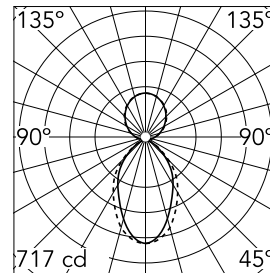

Main specifications

Number of heads	1	Net lumen (lm)	1990
Lamp category	LED	Mountings	Suspension
Power (W)	36.5W	Environment	Indoor
CCT (K)	4000K		
CRI	80		

Optical

Lighting type	Indirect, Direct
LED type	Top LED
Light distribution	Symmetric
Optical type	Diffused light
Beam angle (°)	76
Beam angle C90-270 (°)	64

Physical

Color	White
Orientation	Fixed
Weight (kg)	2.56
Length (mm)	1125

Note

Micro-Prismatic Diffuser: Highly efficient multilayer diffuser that, thanks to its unique micro-prismatic texture, provides a glare free UGR<19 light beam. / Emergency: Emergency Module available in all versions, length 1405 mm. In normal use, it uses the same power consumption as the standard In-Finity. In emergency use, it emits 10% of normal use during 3 hours. Endcaps: must be ordered separately. Consult Flos Architectural team for a configuration without end caps.