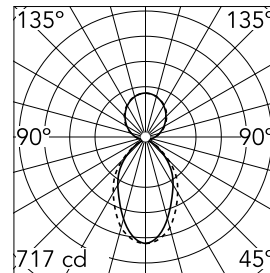

### Main specifications

Number of heads	1	Net lumen (lm)	1990
Lamp category	LED	Mountings	Suspension
Power (W)	36.5W	Environment	Indoor dry location
CCT (K)	4000K		
CRI	80		

### Optical

Lighting type	Indirect, Direct
LED type	Top LED
Light distribution	Symmetric
Optical type	Diffused light
Beam angle (°)	76
Beam angle C90-270 (°)	64

Beam Angle DIR: 75°

h(m)	E(lx)	D(m)
1	717	1.25
2	179	2.50
3	80	3.76
4	45	5.01
5	29	6.26

### Physical

Color	Black
Orientation	Fixed
Weight (kg)	2.56
Length (mm)	1125