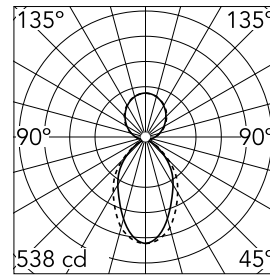

Main specifications

Number of heads	1	Net lumen (lm)	1492
Lamp category	LED	Mountings	Suspension
Power (W)	16.5W	Environment	Indoor
CCT (K)	4000K		
CRI	80		

Optical

Lighting type	Indirect, Direct
LED type	Top LED
Light distribution	Symmetric
Optical type	Diffused light
Beam angle (°)	76
Beam angle C90-270 (°)	64

Physical

Color	Anodized Grey
Orientation	Fixed
Weight (kg)	1.92
Length (mm)	845

Note

Micro-Prismatic Diffuser: Highly efficient multilayer diffuser that, thanks to its unique micro-prismatic texture, provides a glare free UGR<19 light beam. / Emergency: Emergency Module available in all versions, length 1405 mm. In normal use, it uses the same power consumption as the standard In-Finity. In emergency use, it emits 10% of normal use during 3 hours. Endcaps: must be ordered separately. Consult Flos Architectural team for a configuration without end caps.