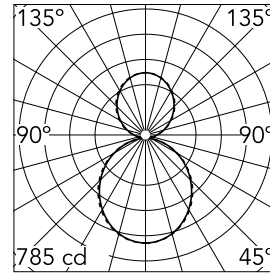

#### Main specifications

<b>Number of heads</b>	1	<b>Net lumen (lm)</b>	3460
<b>Lamp category</b>	LED	<b>Mountings</b>	Suspension
<b>Power (W)</b>	57W	<b>Environment</b>	Indoor dry location
<b>CCT (K)</b>	4000K		
<b>CRI</b>	80		

#### Optical

<b>Lighting type</b>	Indirect, Direct
<b>LED type</b>	Top LED
<b>Light distribution</b>	Symmetric
<b>Optical type</b>	Diffused light
<b>Beam angle (°)</b>	110
<b>Beam angle C90-270 (°)</b>	110

Beam Angle DIR: 107°

h(m) E(lx) D(m)

1	785	2.63
2	196	5.26
3	87	7.90
4	49	10.53
5	31	13.16

Luminous flux luminaire  
3460 lm

115  
35  
38

#### Physical

<b>Color</b>	Anodized Grey
<b>Orientation</b>	Fixed
<b>Weight (kg)</b>	3.84
<b>Length (mm)</b>	1690