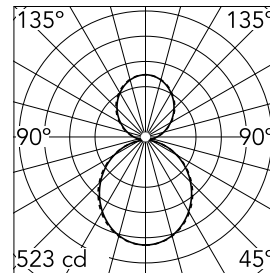

Optical

Lighting type	Indirect, Direct
LED type	Top LED
Light distribution	Symmetric
Optical type	Diffused light
Beam angle (°)	110
Beam angle C90-270 (°)	110

Beam Angle DIR: 107°

Luminous flux luminaire
2306 lm

115
35
38

Electrical

Frequency (Hz)	50/60	Emergency	Without
Voltage (V)	220.00	Insulation class	I
Dimmable	No		
Driver	Integrated		
Driver type	Non Dimmable		

Physical

Color	Anodized Grey
Orientation	Fixed
Weight (kg)	2.56
Length (mm)	1125

Note

Opal Diffuser: Diffuse, glare free and uniform lighting throughout the room. / Emergency: Emergency Module available in all versions, length 1405 mm. In normal use, it uses the same power consumption as the standard In-Finity. In emergency use, it emits 10% of normal use during 3 hours. Endcaps: must be ordered separately. Consult Flos Architectural team for a configuration without end caps.