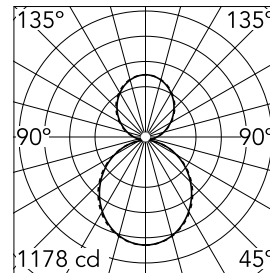

### Optical

<b>Lighting type</b>	Indirect, Direct
<b>LED type</b>	Top LED
<b>Light distribution</b>	Symmetric
<b>Optical type</b>	Diffused light
<b>Beam angle (°)</b>	110
<b>Beam angle C90-270 (°)</b>	110

Beam Angle DIR: 107°

h(m)	E(lx)	D(m)
1	1178	2.63
2	294	5.26
3	131	7.90
4	74	10.53
5	47	13.16

Luminous flux luminaire  
5189 lm

### Physical

<b>Color</b>	Anodized Grey
<b>Orientation</b>	Fixed
<b>Weight (kg)</b>	5.75
<b>Length (mm)</b>	2530