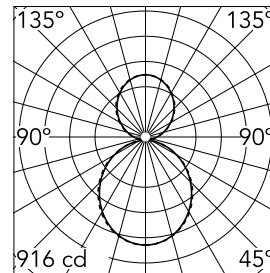

### Optical

<b>Lighting type</b>	Indirect, Direct
<b>LED type</b>	Top LED
<b>Light distribution</b>	Symmetric
<b>Optical type</b>	Diffused light
<b>Beam angle (°)</b>	110
<b>Beam angle C90-270 (°)</b>	110

Beam Angle DIR: 107°

h(m)	E(lx)	D(m)
1	916	2.63
2	229	5.26
3	102	7.90
4	57	10.53
5	37	13.16

Luminous flux luminaire  
4036 lm

### Physical

<b>Color</b>	Anodized Grey
<b>Orientation</b>	Fixed
<b>Weight (kg)</b>	4.48
<b>Length (mm)</b>	1970