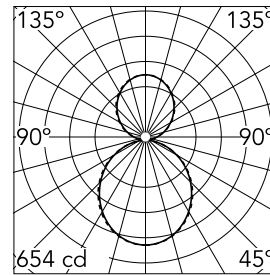

Main specifications

| | | | |
|------------------------|-------|-----------------------|---------------------|
| Number of heads | 1 | Net lumen (lm) | 2883 |
| Lamp category | LED | Mountings | Suspension |
| Power (W) | 46W | Environment | Indoor dry location |
| CCT (K) | 4000K | | |
| CRI | 80 | | |

Optical

| | |
|-------------------------------|------------------|
| Lighting type | Indirect, Direct |
| LED type | Top LED |
| Light distribution | Symmetric |
| Optical type | Diffused light |
| Beam angle (°) | 110 |
| Beam angle C90-270 (°) | 110 |

Luminous flux luminaire
2883 lm

Beam Angle DIR: 107°

| h(m) | E(lx) | D(m) |
|------|-------|-------|
| 1 | 654 | 2.63 |
| 2 | 164 | 5.26 |
| 3 | 73 | 7.90 |
| 4 | 41 | 10.53 |
| 5 | 26 | 13.16 |

Electrical