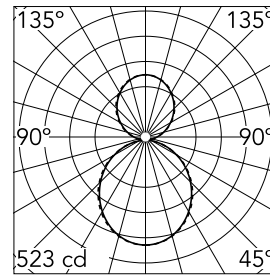

Main specifications

| | | | |
|------------------------|-------|-----------------------|---------------------|
| Number of heads | 1 | Net lumen (lm) | 2306 |
| Lamp category | LED | Mountings | Suspension |
| Power (W) | 36.5W | Environment | Indoor dry location |
| CCT (K) | 4000K | | |
| CRI | 80 | | |

Optical

| | |
|-------------------------------|------------------|
| Lighting type | Indirect, Direct |
| LED type | Top LED |
| Light distribution | Symmetric |
| Optical type | Diffused light |
| Beam angle (°) | 110 |
| Beam angle C90-270 (°) | 110 |

Beam Angle DIR: 107°

| h(m) | E(lx) | D(m) |
|------|-------|-------|
| 1 | 523 | 2.63 |
| 2 | 131 | 5.26 |
| 3 | 58 | 7.90 |
| 4 | 33 | 10.53 |
| 5 | 21 | 13.16 |

Luminous flux luminaire
2306 lm

Electrical