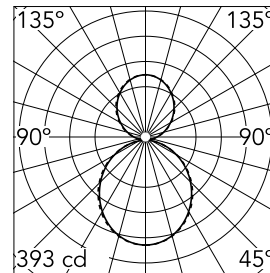

### Main specifications

<b>Number of heads</b>	1	<b>Net lumen (lm)</b>	1730
<b>Lamp category</b>	LED	<b>Mountings</b>	Suspension
<b>Power (W)</b>	16.5W	<b>Environment</b>	Indoor dry location
<b>CCT (K)</b>	4000K		
<b>CRI</b>	80		

### Optical

<b>Lighting type</b>	Indirect, Direct
<b>LED type</b>	Top LED
<b>Light distribution</b>	Symmetric
<b>Optical type</b>	Diffused light
<b>Beam angle (°)</b>	110
<b>Beam angle C90-270 (°)</b>	110

Beam Angle DIR: 107°

Luminous flux luminaire  
1730 lm

### Physical

<b>Color</b>	Black
<b>Orientation</b>	Fixed
<b>Weight (kg)</b>	1.92
<b>Length (mm)</b>	845