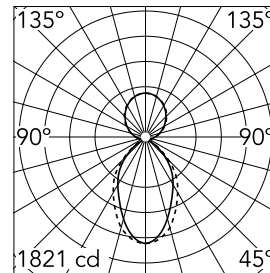

Main specifications

Number of heads	1	Net lumen (lm)	5054
Lamp category	LED	Mountings	Suspension
Power (W)	103W	Environment	Indoor dry location
CCT (K)	3000K		
CRI	80		

Optical

Lighting type	Indirect, Direct
LED type	Top LED
Light distribution	Symmetric
Optical type	Diffused light
Beam angle (°)	76
Beam angle C90-270 (°)	64

Physical

Color	Anodized Grey
Orientation	Fixed
Weight (kg)	7.03
Length (mm)	3095

Note

Micro-Prismatic Diffuser: Highly efficient multilayer diffuser that, thanks to its unique micro-prismatic texture, provides a glare free UGR<19 light beam. / Emergency: Emergency Module available in all versions, length 1405 mm. In normal use, it uses the same power consumption as the standard In-Finity. In emergency use, it emits 10% of normal use during 3 hours. Endcaps: must be ordered separately. Consult Flos Architectural team for a configuration without end caps.

Metal cover. Suspension Up & Down.
35 mm (Colour White)