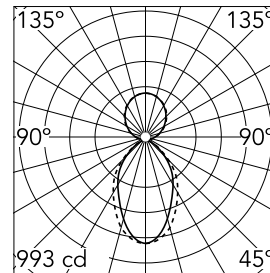

Main specifications

Number of heads	1	Net lumen (lm)	2757
Lamp category	LED	Mountings	Suspension
Power (W)	57W	Environment	Indoor dry location
CCT (K)	3000K		
CRI	80		

Optical

Lighting type	Indirect, Direct
LED type	Top LED
Light distribution	Symmetric
Optical type	Diffused light
Beam angle (°)	76
Beam angle C90-270 (°)	64

Physical

Color	White
Orientation	Fixed
Weight (kg)	3.84
Length (mm)	1690

Note

Micro-Prismatic Diffuser: Highly efficient multilayer diffuser that, thanks to its unique micro-prismatic texture, provides a glare free UGR<19 light beam. / Emergency: Emergency Module available in all versions, length 1405 mm. In normal use, it uses the same power consumption as the standard In-Finity. In emergency use, it emits 10% of normal use during 3 hours. Endcaps: must be ordered separately. Consult Flos Architectural team for a configuration without end caps.