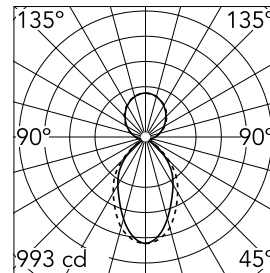

Main specifications

Number of heads	1	Net lumen (lm)	2757
Lamp category	LED	Mountings	Suspension
Power (W)	57W	Environment	Indoor dry location
CCT (K)	3000K		
CRI	80		

Optical

Lighting type	Indirect, Direct
LED type	Top LED
Light distribution	Symmetric
Optical type	Diffused light
Beam angle (°)	76
Beam angle C90-270 (°)	64

Physical

Color	Black
Orientation	Fixed
Weight (kg)	3.84
Length (mm)	1690

Note

Micro-Prismatic Diffuser: Highly efficient multilayer diffuser that, thanks to its unique micro-prismatic texture, provides a glare free UGR<19 light beam. / Emergency: Emergency Module available in all versions, length 1405 mm. In normal use, it uses the same power consumption as the standard In-Finity. In emergency use, it emits 10% of normal use during 3 hours. Endcaps: must be ordered separately. Consult Flos Architectural team for a configuration without end caps.