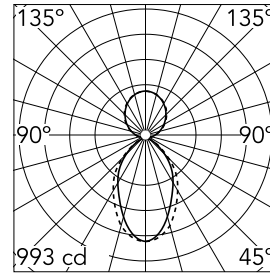

Main specifications

Number of heads	1	Net lumen (lm)	2757
Lamp category	LED	Mountings	Suspension
Power (W)	57W	Environment	Indoor dry location
CCT (K)	3000K		
CRI	80		

Optical

Lighting type	Indirect, Direct
LED type	Top LED
Light distribution	Symmetric
Optical type	Diffused light
Beam angle (°)	76
Beam angle C90-270 (°)	64

Physical

Color	Anodized Grey
Orientation	Fixed
Weight (kg)	3.84
Length (mm)	1690

Note

Micro-Prismatic Diffuser: Highly efficient multilayer diffuser that, thanks to its unique micro-prismatic texture, provides a glare free UGR<19 light beam. / Emergency: Emergency Module available in all versions, length 1405 mm. In normal use, it uses the same power consumption as the standard In-Finity. In emergency use, it emits 10% of normal use during 3 hours. Endcaps: must be ordered separately. Consult Flos Architectural team for a configuration without end caps.