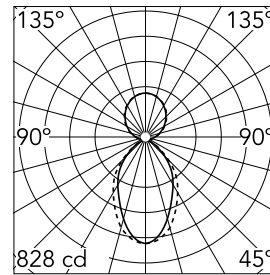

### Optical

Lighting type	Indirect, Direct
LED type	Top LED
Light distribution	Symmetric
Optical type	Diffused light
Beam angle (°)	76
Beam angle C90-270 (°)	64

Luminous flux luminaire  
2297 lm

Beam Angle DIR: 75°

h(m)	E(lx)	D(m)
1	828	1.25
2	207	2.50
3	92	3.76
4	52	5.01
5	33	6.26

### Physical

Color	White
Orientation	Fixed
Weight (kg)	3.19
Length (mm)	1405