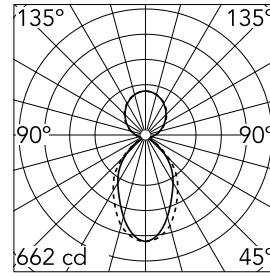

### Main specifications

Number of heads	1	Net lumen (lm)	1838
Lamp category	LED	Mountings	Suspension
Power (W)	36.5W	Environment	Indoor
CCT (K)	3000K		
CRI	80		

### Optical

Lighting type	Indirect, Direct
LED type	Top LED
Light distribution	Symmetric
Optical type	Diffused light
Beam angle (°)	76
Beam angle C90-270 (°)	64

Luminous flux luminaire  
1838 lm

Beam Angle DIR: 75°

h(m)	E(lx)	D(m)
1	662	1.25
2	166	2.50
3	74	3.76
4	41	5.01
5	26	6.26

### Physical

Color	White
Orientation	Fixed
Weight (kg)	2.56
Length (mm)	1125