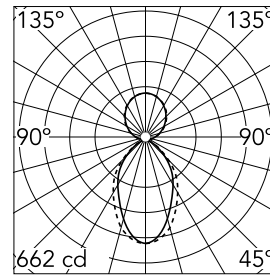

### Main specifications

<b>Number of heads</b>	1	<b>Net lumen (lm)</b>	1838
<b>Lamp category</b>	LED	<b>Mountings</b>	Suspension
<b>Power (W)</b>	36.5W	<b>Environment</b>	Indoor
<b>CCT (K)</b>	3000K		
<b>CRI</b>	80		

### Optical

<b>Lighting type</b>	Indirect, Direct
<b>LED type</b>	Top LED
<b>Light distribution</b>	Symmetric
<b>Optical type</b>	Diffused light
<b>Beam angle (°)</b>	76
<b>Beam angle C90-270 (°)</b>	64

Beam Angle DIR: 75°

h(m)	E(lx)	D(m)
1	662	1.25
2	166	2.50
3	74	3.76
4	41	5.01
5	26	6.26

Luminous flux luminaire  
1838 lm

### Physical

<b>Color</b>	Anodized Grey
<b>Orientation</b>	Fixed
<b>Weight (kg)</b>	2.56
<b>Length (mm)</b>	1125