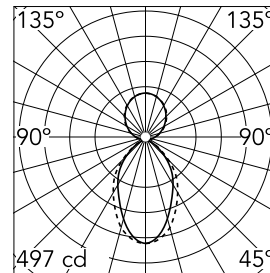

Luminous flux luminaire
1378 lm

Beam Angle DIR: 75°

h(m)	E(lx)	D(m)
1	497	1.25
2	124	2.50
3	55	3.76
4	31	5.01
5	20	6.26

Electrical

Frequency (Hz)	50/60	Emergency	Without
Voltage (V)	220.00	Insulation class	I
Dimmable	No		
Driver	Integrated		
Driver type	Electronic		

Physical

Color	White
Orientation	Fixed
Weight (kg)	1.92
Length (mm)	845

Note

Micro-Prismatic Diffuser: Highly efficient multilayer diffuser that, thanks to its unique micro-prismatic texture, provides a glare free UGR<19 light beam. / Emergency: Emergency Module available in all versions, length 1405 mm. In normal use, it uses the same power consumption as the standard In-Finity. In emergency use, it emits 10% of normal use during 3 hours. Endcaps: must be ordered separately. Consult Flos Architectural team for a configuration without end caps.