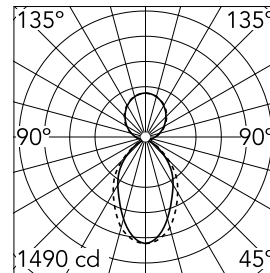

Main specifications

Number of heads	1	Net lumen (lm)	4135
Lamp category	LED	Mountings	Suspension
Power (W)	82.5W	Environment	Indoor
CCT (K)	3000K		
CRI	80		

Optical

Lighting type	Indirect, Direct
LED type	Top LED
Light distribution	Symmetric
Optical type	Diffused light
Beam angle (°)	76
Beam angle C90-270 (°)	64

Physical

Color	Black
Orientation	Fixed
Weight (kg)	5.75
Length (mm)	2530

Note

Micro-Prismatic Diffuser: Highly efficient multilayer diffuser that, thanks to its unique micro-prismatic texture, provides a glare free UGR<19 light beam. / Emergency: Emergency Module available in all versions, length 1405 mm. In normal use, it uses the same power consumption as the standard In-Finity. In emergency use, it emits 10% of normal use during 3 hours. Endcaps: must be ordered separately. Consult Flos Architectural team for a configuration without end caps.