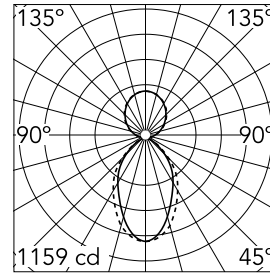

### Main specifications

<b>Number of heads</b>	1	<b>Net lumen (lm)</b>	3216
<b>Lamp category</b>	LED	<b>Mountings</b>	Suspension
<b>Power (W)</b>	66W	<b>Environment</b>	Indoor dry location
<b>CCT (K)</b>	3000K		
<b>CRI</b>	80		

### Optical

<b>Lighting type</b>	Indirect, Direct
<b>LED type</b>	Top LED
<b>Light distribution</b>	Symmetric
<b>Optical type</b>	Diffused light
<b>Beam angle (°)</b>	76
<b>Beam angle C90-270 (°)</b>	64

Beam Angle DIR: 75°

h(m)	E(lx)	D(m)
1	1159	1.25
2	290	2.50
3	129	3.76
4	72	5.01
5	46	6.26

Luminous flux luminaire  
3216 lm

### Physical

<b>Color</b>	Anodized Grey
<b>Orientation</b>	Fixed
<b>Weight (kg)</b>	4.48
<b>Length (mm)</b>	1970