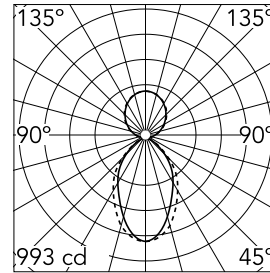

115
35
38

Main specifications

Number of heads	1	Net lumen (lm)	2757
Lamp category	LED	Mountings	Suspension
Power (W)	57W	Environment	Indoor dry location
CCT (K)	3000K		
CRI	80		

Optical

Lighting type	Indirect, Direct
LED type	Top LED
Light distribution	Symmetric
Optical type	Diffused light
Beam angle (°)	76
Beam angle C90-270 (°)	64

Physical

Color	White
Orientation	Fixed
Weight (kg)	3.84
Length (mm)	1690

Note

Micro-Prismatic Diffuser: Highly efficient multilayer diffuser that, thanks to its unique micro-prismatic texture, provides a glare free UGR<19 light beam. / Emergency: Emergency Module available in all versions, length 1405 mm. In normal use, it uses the same power consumption as the standard In-Finity. In emergency use, it emits 10% of normal use during 3 hours. Endcaps: must be ordered separately. Consult Flos Architectural team for a configuration without end caps.