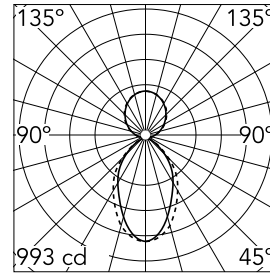

### Main specifications

<b>Number of heads</b>	1	<b>Net lumen (lm)</b>	2757
<b>Lamp category</b>	LED	<b>Mountings</b>	Suspension
<b>Power (W)</b>	57W	<b>Environment</b>	Indoor dry location
<b>CCT (K)</b>	3000K		
<b>CRI</b>	80		

### Optical

<b>Lighting type</b>	Indirect, Direct
<b>LED type</b>	Top LED
<b>Light distribution</b>	Symmetric
<b>Optical type</b>	Diffused light
<b>Beam angle (°)</b>	76
<b>Beam angle C90-270 (°)</b>	64

Beam Angle DIR: 75°

h(m)	E(lx)	D(m)
1	993	1.25
2	248	2.50
3	110	3.76
4	62	5.01
5	40	6.26

Luminous flux luminaire  
2757 lm

### Physical

<b>Color</b>	Black
<b>Orientation</b>	Fixed
<b>Weight (kg)</b>	3.84
<b>Length (mm)</b>	1690