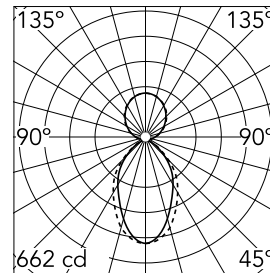

### Main specifications

<b>Number of heads</b>	1	<b>Net lumen (lm)</b>	1838
<b>Lamp category</b>	LED	<b>Mountings</b>	Suspension
<b>Power (W)</b>	36.5W	<b>Environment</b>	Indoor
<b>CCT (K)</b>	3000K		
<b>CRI</b>	80		

### Optical

<b>Lighting type</b>	Indirect, Direct
<b>LED type</b>	Top LED
<b>Light distribution</b>	Symmetric
<b>Optical type</b>	Diffused light
<b>Beam angle (°)</b>	76
<b>Beam angle C90-270 (°)</b>	64

Luminous flux luminaire  
1838 lm

Beam Angle DIR: 75°

h(m)	E(lx)	D(m)
1	662	1.25
2	166	2.50
3	74	3.76
4	41	5.01
5	26	6.26

### Physical

<b>Color</b>	Anodized Grey
<b>Orientation</b>	Fixed
<b>Weight (kg)</b>	2.56
<b>Length (mm)</b>	1125