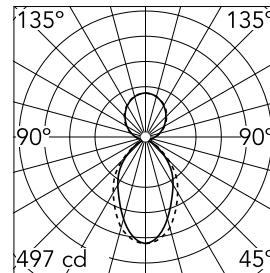

115
35
38

Main specifications

Number of heads	1	Net lumen (lm)	1378
Lamp category	LED	Mountings	Suspension
Power (W)	16.5W	Environment	Indoor dry location
CCT (K)	3000K		
CRI	80		

Optical

Lighting type	Indirect, Direct
LED type	Top LED
Light distribution	Symmetric
Optical type	Diffused light
Beam angle (°)	76
Beam angle C90-270 (°)	64

Physical

Color	White
Orientation	Fixed
Weight (kg)	1.92
Length (mm)	845

Note

Micro-Prismatic Diffuser: Highly efficient multilayer diffuser that, thanks to its unique micro-prismatic texture, provides a glare free UGR<19 light beam. / Emergency: Emergency Module available in all versions, length 1405 mm. In normal use, it uses the same power consumption as the standard In-Finity. In emergency use, it emits 10% of normal use during 3 hours. Endcaps: must be ordered separately. Consult Flos Architectural team for a configuration without end caps.