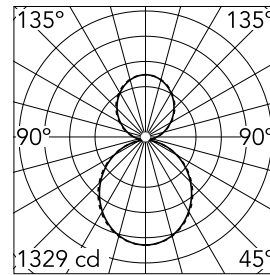

Beam Angle DIR: 107°

Luminous flux luminaire
5858 lm

115
35
38

Electrical

Frequency (Hz)	50/60	Emergency	Without
Voltage (V)	220.00	Insulation class	I
Dimmable	No		
Driver	Integrated		
Driver type	Electronic		

Physical

Color	Anodized Grey
Orientation	Fixed
Weight (kg)	7.03
Length (mm)	3095

Note

Opal Diffuser: Diffuse, glare free and uniform lighting throughout the room. / Emergency: Emergency Module available in all versions, length 1405 mm. In normal use, it uses the same power consumption as the standard In-Finity. In emergency use, it emits 10% of normal use during 3 hours. Endcaps: must be ordered separately. Consult Flos Architectural team for a configuration without end caps.