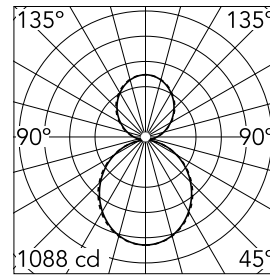

### Main specifications

<b>Number of heads</b>	1	<b>Net lumen (lm)</b>	4793
<b>Lamp category</b>	LED	<b>Mountings</b>	Suspension
<b>Power (W)</b>	82.5W	<b>Environment</b>	Indoor dry location
<b>CCT (K)</b>	3000K		
<b>CRI</b>	80		

### Optical

<b>Lighting type</b>	Indirect, Direct
<b>LED type</b>	Top LED
<b>Light distribution</b>	Symmetric
<b>Optical type</b>	Diffused light
<b>Beam angle (°)</b>	110
<b>Beam angle C90-270 (°)</b>	110

Beam Angle DIR: 107°

h(m) E(lx) D(m)

1	1088	2.63
2	272	5.26
3	121	7.90
4	68	10.53
5	44	13.16

Luminous flux luminaire  
4793 lm

115  
35  
38

### Physical

<b>Color</b>	White
<b>Orientation</b>	Fixed
<b>Weight (kg)</b>	5.75
<b>Length (mm)</b>	2530