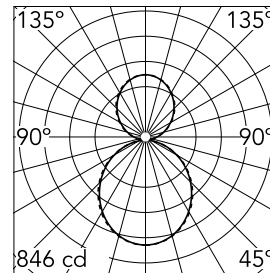

Beam Angle DIR: 107°

Luminous flux luminaire
3728 lm

115
35
38

Electrical

Frequency (Hz)	50/60	Emergency	Without
Voltage (V)	220.00	Insulation class	I
Dimmable	No		
Driver	Integrated		
Driver type	Non Dimmable		

Physical

Color	Black
Orientation	Fixed
Weight (kg)	4.48
Length (mm)	1970

Note

Opal Diffuser: Diffuse, glare free and uniform lighting throughout the room. / Emergency: Emergency Module available in all versions, length 1405 mm. In normal use, it uses the same power consumption as the standard In-Finity. In emergency use, it emits 10% of normal use during 3 hours. Endcaps: must be ordered separately. Consult Flos Architectural team for a configuration without end caps.