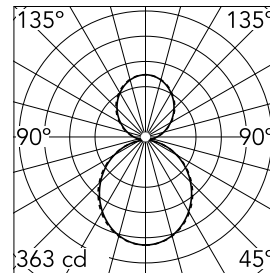

Optical

Lighting type	Indirect, Direct
LED type	Top LED
Light distribution	Symmetric
Optical type	Diffused light
Beam angle (°)	110
Beam angle C90-270 (°)	110

Beam Angle DIR: 107°

Luminous flux luminaire
1598 lm

115
35
38

Electrical

Frequency (Hz)	50/60	Emergency	Without
Voltage (V)	220.00	Insulation class	I
Dimmable	No		
Driver	Integrated		
Driver type	Non Dimmable		

Physical

Color	Anodized Grey
Orientation	Fixed
Weight (kg)	1.92
Length (mm)	845

Note

Opal Diffuser: Diffuse, glare free and uniform lighting throughout the room. / Emergency: Emergency Module available in all versions, length 1405 mm. In normal use, it uses the same power consumption as the standard In-Finity. In emergency use, it emits 10% of normal use during 3 hours. Endcaps: must be ordered separately. Consult Flos Architectural team for a configuration without end caps.