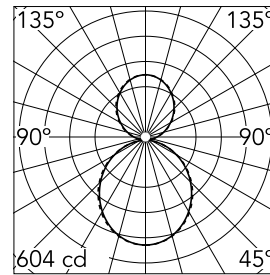

### Optical

<b>Lighting type</b>	Indirect, Direct
<b>LED type</b>	Top LED
<b>Light distribution</b>	Symmetric
<b>Optical type</b>	Diffused light
<b>Beam angle (°)</b>	110
<b>Beam angle C90-270 (°)</b>	110

Luminous flux luminaire  
2663 lm

Beam Angle DIR: 107°

h(m)	E(lx)	D(m)
1	604	2.63
2	151	5.26
3	67	7.90
4	38	10.53
5	24	13.16

### Physical

<b>Color</b>	White
<b>Orientation</b>	Fixed
<b>Weight (kg)</b>	3.19
<b>Length (mm)</b>	1405