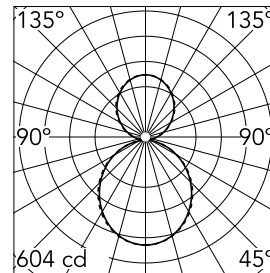

### Optical

<b>Lighting type</b>	Indirect, Direct
<b>LED type</b>	Top LED
<b>Light distribution</b>	Symmetric
<b>Optical type</b>	Diffused light
<b>Beam angle (°)</b>	110
<b>Beam angle C90-270 (°)</b>	110

Beam Angle DIR: 107°

h(m)	E(lx)	D(m)
1	604	2.63
2	151	5.26
3	67	7.90
4	38	10.53
5	24	13.16

Luminous flux luminaire  
2663 lm

### Physical

<b>Color</b>	Black
<b>Orientation</b>	Fixed
<b>Weight (kg)</b>	3.19
<b>Length (mm)</b>	1405