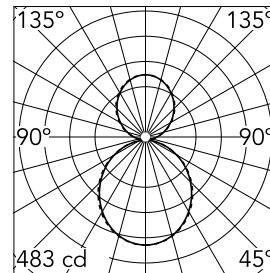

### Optical

<b>Lighting type</b>	Indirect, Direct
<b>LED type</b>	Top LED
<b>Light distribution</b>	Symmetric
<b>Optical type</b>	Diffused light
<b>Beam angle (°)</b>	110
<b>Beam angle C90-270 (°)</b>	110

Beam Angle DIR: 107°

h(m)	E(lx)	D(m)
1	483	2.63
2	121	5.26
3	54	7.90
4	30	10.53
5	19	13.16

Luminous flux luminaire  
2130 lm

### Physical

<b>Color</b>	White
<b>Orientation</b>	Fixed
<b>Weight (kg)</b>	2.56
<b>Length (mm)</b>	1125