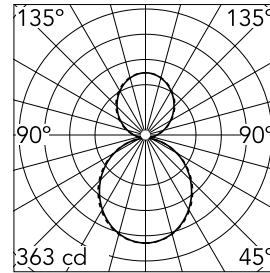

### Main specifications

<b>Number of heads</b>	1	<b>Net lumen (lm)</b>	1598
<b>Lamp category</b>	LED	<b>Mountings</b>	Suspension
<b>Power (W)</b>	16.5W	<b>Environment</b>	Indoor dry location
<b>CCT (K)</b>	3000K		
<b>CRI</b>	80		

### Optical

<b>Lighting type</b>	Indirect, Direct
<b>LED type</b>	Top LED
<b>Light distribution</b>	Symmetric
<b>Optical type</b>	Diffused light
<b>Beam angle (°)</b>	110
<b>Beam angle C90-270 (°)</b>	110

Beam Angle DIR: 107°

h(m)	E(lx)	D(m)
1	363	2.63
2	91	5.26
3	40	7.90
4	23	10.53
5	15	13.16

Luminous flux luminaire  
1598 lm

### Physical

<b>Color</b>	Black
<b>Orientation</b>	Fixed
<b>Weight (kg)</b>	1.92
<b>Length (mm)</b>	845