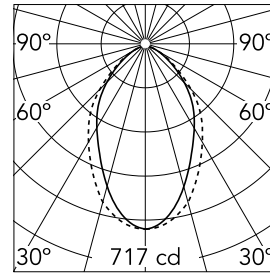

Main specifications

Number of heads	1	Net lumen (lm)	1107
Lamp category	LED	Mountings	Suspension
Power (W)	22.5W	Environment	Indoor dry location
CCT (K)	4000K		
CRI	80		

Optical

Lighting type	Direct
LED type	Top LED
Light distribution	Symmetric
Optical type	Diffused light
Beam angle (°)	76
Beam angle C90-270 (°)	64

Physical

Color	Black
Orientation	Fixed
Weight (kg)	3.16
Length (mm)	568

Note

Micro-Prismatic Diffuser: Highly efficient multilayer diffuser that, thanks to its unique micro-prismatic texture, provides a glare free UGR<19 light beam. / Emergency: Emergency Module available in all versions, length 1405 mm. In normal use, it uses the same power consumption as the standard In-Finity. In emergency use, it emits 10% of normal use during 3 hours. Endcaps: must be ordered separately. Consult Flos Architectural team for a configuration without end caps.