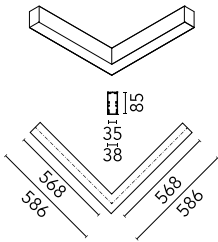

Electrical

Frequency (Hz)	50/60	Emergency	Without
Voltage (V)	220.00	Insulation class	I
Dimmable	Yes		
Driver	Integrated		
Driver type	Dimmable DALI		
	1		

Physical

Color	Black
Orientation	Fixed
Weight (kg)	3.16
Length (mm)	568

Note

Micro-Prismatic Diffuser: Highly efficient multilayer diffuser that, thanks to its unique micro-prismatic texture, provides a glare free UGR<19 light beam. / Emergency: Emergency Module available in all versions, length 1405 mm. In normal use, it uses the same power consumption as the standard In-Finity. In emergency use, it emits 10% of normal use during 3 hours. Endcaps: must be ordered separately. Consult Flos Architectural team for a configuration without end caps.