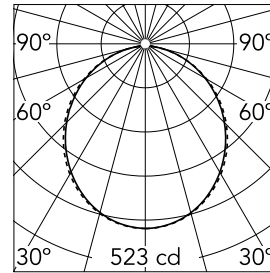

### Optical

<b>Lighting type</b>	Direct
<b>LED type</b>	Top LED
<b>Light distribution</b>	Symmetric
<b>Optical type</b>	Diffused light
<b>Beam angle (°)</b>	110
<b>Beam angle C90-270 (°)</b>	110

Beam Angle: 107°

### Physical

<b>Color</b>	Black
<b>Orientation</b>	Fixed
<b>Weight (kg)</b>	3.16
<b>Length (mm)</b>	568