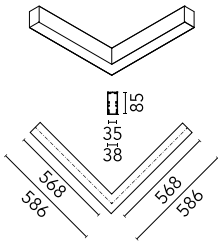

Electrical

Frequency (Hz)	50/60	Emergency	Without
Voltage (V)	220.00	Insulation class	I
Dimmable	Yes		
Driver	Integrated		
Driver type	Dimmable DALI		
	1		

Physical

Color	Anodized Grey
Orientation	Fixed
Weight (kg)	3.16
Length (mm)	568

Note

Opal Diffuser: Diffuse, glare free and uniform lighting throughout the room. / Emergency: Emergency Module available in all versions, length 1405 mm. In normal use, it uses the same power consumption as the standard In-Finity. In emergency use, it emits 10% of normal use during 3 hours. Endcaps: must be ordered separately. Consult Flos Architectural team for a configuration without end caps.