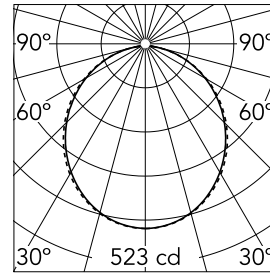

Main specifications

Number of heads	1	Net lumen (lm)	1424
Lamp category	LED	Mountings	Suspension
Power (W)	22.5W	Environment	Indoor dry location
CCT (K)	4000K		
CRI	80		

Optical

Lighting type	Direct
LED type	Top LED
Light distribution	Symmetric
Optical type	Diffused light
Beam angle (°)	110
Beam angle C90-270 (°)	110

Physical

Color	Anodized Grey
Orientation	Fixed
Weight (kg)	3.16
Length (mm)	568

Note

Opal Diffuser: Diffuse, glare free and uniform lighting throughout the room. / Emergency: Emergency Module available in all versions, length 1405 mm. In normal use, it uses the same power consumption as the standard In-Finity. In emergency use, it emits 10% of normal use during 3 hours. Endcaps: must be ordered separately. Consult Flos Architectural team for a configuration without end caps.