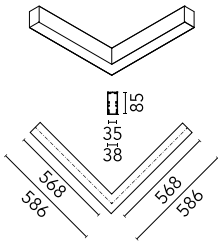

Electrical

Frequency (Hz)	50/60	Emergency	Without
Voltage (V)	220.00	Insulation class	I
Dimmable	No		
Driver	Integrated		
Driver type	Non Dimmable		

Physical

Color	Anodized Grey
Orientation	Fixed
Weight (kg)	3.16
Length (mm)	568

Note

Opal Diffuser: Diffuse, glare free and uniform lighting throughout the room. / Emergency: Emergency Module available in all versions, length 1405 mm. In normal use, it uses the same power consumption as the standard In-Finity. In emergency use, it emits 10% of normal use during 3 hours. Endcaps: must be ordered separately. Consult Flos Architectural team for a configuration without end caps.