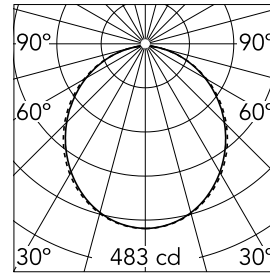

Main specifications

Number of heads	1	Net lumen (lm)	1315
Lamp category	LED	Mountings	Suspension
Power (W)	22.5W	Environment	Indoor dry location
CCT (K)	3000K		
CRI	80		

Optical

Lighting type	Direct
LED type	Top LED
Light distribution	Symmetric
Optical type	Diffused light
Beam angle (°)	110
Beam angle C90-270 (°)	110

Physical

Color	Anodized Grey
Orientation	Fixed
Weight (kg)	3.16
Length (mm)	568

Note

Opal Diffuser: Diffuse, glare free and uniform lighting throughout the room. / Emergency: Emergency Module available in all versions, length 1405 mm. In normal use, it uses the same power consumption as the standard In-Finity. In emergency use, it emits 10% of normal use during 3 hours. Endcaps: must be ordered separately. Consult Flos Architectural team for a configuration without end caps.