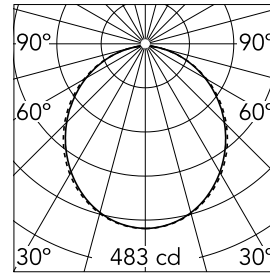

Main specifications

Number of heads	1	Net lumen (lm)	1315
Lamp category	LED	Mountings	Suspension
Power (W)	22.5W	Environment	Indoor dry location
CCT (K)	3000K		
CRI	80		

Optical

Lighting type	Direct
LED type	Top LED
Light distribution	Symmetric
Optical type	Diffused light
Beam angle (°)	110
Beam angle C90-270 (°)	110