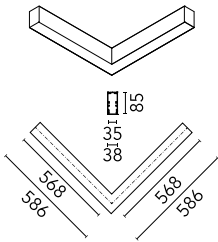

Electrical

Frequency (Hz)	50/60	Emergency	Without
Voltage (V)	220.00	Insulation class	I
Dimmable	Yes		
Driver	Integrated		
Driver type	Dimmable DALI		
	1		

Physical

Color	Black
Orientation	Fixed
Weight (kg)	3.16
Length (mm)	568

Note

Opal Diffuser: Diffuse, glare free and uniform lighting throughout the room. / Emergency: Emergency Module available in all versions, length 1405 mm. In normal use, it uses the same power consumption as the standard In-Finity. In emergency use, it emits 10% of normal use during 3 hours. Endcaps: must be ordered separately. Consult Flos Architectural team for a configuration without end caps.