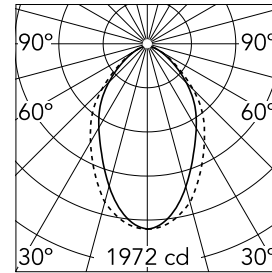

Main specifications

Number of heads	1	Net lumen (lm)	3044
Lamp category	LED	Mountings	Suspension
Power (W)	63.5W	Environment	Indoor dry location
CCT (K)	4000K		
CRI	80		

Optical

Lighting type	Direct
LED type	Top LED
Light distribution	Symmetric
Optical type	Diffused light
Beam angle (°)	76
Beam angle C90-270 (°)	64

Physical

Color	Black
Orientation	Fixed
Weight (kg)	7.03
Length (mm)	3095

Note

Micro-Prismatic Diffuser: Highly efficient multilayer diffuser that, thanks to its unique micro-prismatic texture, provides a glare free UGR<19 light beam. / Emergency: Emergency Module available in all versions, length 1405 mm. In normal use, it uses the same power consumption as the standard In-Finity. In emergency use, it emits 10% of normal use during 3 hours. Endcaps: must be ordered separately. Consult Flos Architectural team for a configuration without end caps.