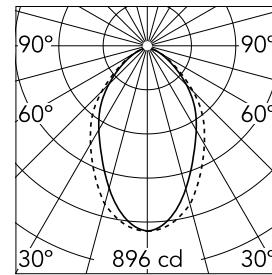

Main specifications

Number of heads	1	Net lumen (lm)	1384
Lamp category	LED	Mountings	Suspension
Power (W)	28W	Environment	Indoor dry location
CCT (K)	4000K		
CRI	80		

Optical

Lighting type	Direct
LED type	Top LED
Light distribution	Symmetric
Optical type	Diffused light
Beam angle (°)	76
Beam angle C90-270 (°)	64

Physical

Color	White
Orientation	Fixed
Weight (kg)	3.19
Length (mm)	1405

Note

Micro-Prismatic Diffuser: Highly efficient multilayer diffuser that, thanks to its unique micro-prismatic texture, provides a glare free UGR<19 light beam. / Emergency: Emergency Module available in all versions, length 1405 mm. In normal use, it uses the same power consumption as the standard In-Finity. In emergency use, it emits 10% of normal use during 3 hours. Endcaps: must be ordered separately. Consult Flos Architectural team for a configuration without end caps.