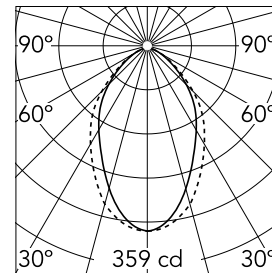

Main specifications

Number of heads	1	Net lumen (lm)	553
Lamp category	LED	Mountings	Suspension
Power (W)	13W	Environment	Indoor dry location
CCT (K)	4000K		
CRI	80		

Optical

Lighting type	Direct
LED type	Top LED
Light distribution	Symmetric
Optical type	Diffused light
Beam angle (°)	76
Beam angle C90-270 (°)	64

Physical

Color	Black
Orientation	Fixed
Weight (kg)	1.28
Length (mm)	565

Note

Micro-Prismatic Diffuser: Highly efficient multilayer diffuser that, thanks to its unique micro-prismatic texture, provides a glare free UGR<19 light beam. / Emergency: Emergency Module available in all versions, length 1405 mm. In normal use, it uses the same power consumption as the standard In-Finity. In emergency use, it emits 10% of normal use during 3 hours. Endcaps: must be ordered separately. Consult Flos Architectural team for a configuration without end caps.

500 mm micro-prismatic diffuser. Highly efficient multilayer diffuser that, thanks to its unique microprismatic texture, provides a glare free UGR<19 light beam
08.0112.00

Metal End Cap. Recessed No Trim / Surface / Suspension Down. 35 mm (Colour White)
08.9050.40