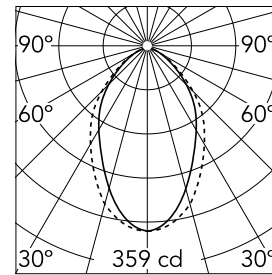

Main specifications

Number of heads	1	Net lumen (lm)	553
Lamp category	LED	Mountings	Suspension
Power (W)	13W	Environment	Indoor dry location
CCT (K)	4000K		
CRI	80		

Optical

Lighting type	Direct
LED type	Top LED
Light distribution	Symmetric
Optical type	Diffused light
Beam angle (°)	76
Beam angle C90-270 (°)	64

Physical

Color	Anodized Grey
Orientation	Fixed
Weight (kg)	1.28
Length (mm)	565

Note

Micro-Prismatic Diffuser: Highly efficient multilayer diffuser that, thanks to its unique micro-prismatic texture, provides a glare free UGR<19 light beam. / Emergency: Emergency Module available in all versions, length 1405 mm. In normal use, it uses the same power consumption as the standard In-Finity. In emergency use, it emits 10% of normal use during 3 hours. Endcaps: must be ordered separately. Consult Flos Architectural team for a configuration without end caps.