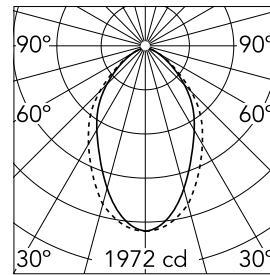

Main specifications

Number of heads	1	Net lumen (lm)	3044
Lamp category	LED	Mountings	Suspension
Power (W)	63.5W	Environment	Indoor dry location
CCT (K)	4000K		
CRI	80		

Optical

Lighting type	Direct
LED type	Top LED
Light distribution	Symmetric
Optical type	Diffused light
Beam angle (°)	76
Beam angle C90-270 (°)	64

Physical

Color	Anodized Grey
Orientation	Fixed
Weight (kg)	7.03
Length (mm)	3095

Note

Micro-Prismatic Diffuser: Highly efficient multilayer diffuser that, thanks to its unique micro-prismatic texture, provides a glare free UGR<19 light beam. / Emergency: Emergency Module available in all versions, length 1405 mm. In normal use, it uses the same power consumption as the standard In-Finity. In emergency use, it emits 10% of normal use during 3 hours. Endcaps: must be ordered separately. Consult Flos Architectural team for a configuration without end caps.