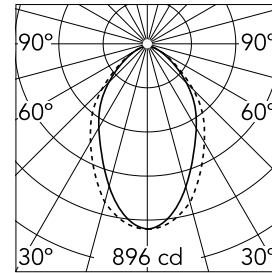

Main specifications

Number of heads	1	Net lumen (lm)	1384
Lamp category	LED	Mountings	Suspension
Power (W)	28W	Environment	Indoor
CCT (K)	4000K		
CRI	80		

Optical

Lighting type	Direct
LED type	Top LED
Light distribution	Symmetric
Optical type	Diffused light
Beam angle (°)	76
Beam angle C90-270 (°)	64

Physical

Color	White
Orientation	Fixed
Weight (kg)	3.19
Length (mm)	1405

Note

Micro-Prismatic Diffuser: Highly efficient multilayer diffuser that, thanks to its unique micro-prismatic texture, provides a glare free UGR<19 light beam. / Emergency: Emergency Module available in all versions, length 1405 mm. In normal use, it uses the same power consumption as the standard In-Finity. In emergency use, it emits 10% of normal use during 3 hours. Endcaps: must be ordered separately. Consult Flos Architectural team for a configuration without end caps.