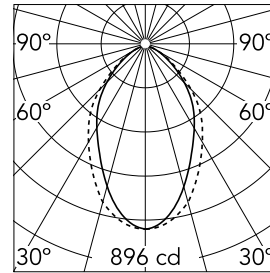

Main specifications

Number of heads	1	Net lumen (lm)	1384
Lamp category	LED	Mountings	Suspension
Power (W)	28W	Environment	Indoor dry location
CCT (K)	4000K		
CRI	80		

Optical

Lighting type	Direct
LED type	Top LED
Light distribution	Symmetric
Optical type	Diffused light
Beam angle (°)	76
Beam angle C90-270 (°)	64

Physical

Color	Black
Orientation	Fixed
Weight (kg)	3.19
Length (mm)	1405

Note

Micro-Prismatic Diffuser: Highly efficient multilayer diffuser that, thanks to its unique micro-prismatic texture, provides a glare free UGR<19 light beam. / Emergency: Emergency Module available in all versions, length 1405 mm. In normal use, it uses the same power consumption as the standard In-Finity. In emergency use, it emits 10% of normal use during 3 hours. Endcaps: must be ordered separately. Consult Flos Architectural team for a configuration without end caps.