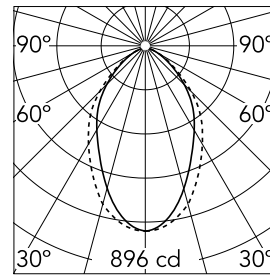

Main specifications

Number of heads	1	Net lumen (lm)	1384
Lamp category	LED	Mountings	Suspension
Power (W)	28W	Environment	Indoor
CCT (K)	4000K		
CRI	80		

Optical

Lighting type	Direct
LED type	Top LED
Light distribution	Symmetric
Optical type	Diffused light
Beam angle (°)	76
Beam angle C90-270 (°)	64

Physical

Color	Anodized Grey
Orientation	Fixed
Weight (kg)	3.19
Length (mm)	1405

Note

Micro-Prismatic Diffuser: Highly efficient multilayer diffuser that, thanks to its unique micro-prismatic texture, provides a glare free UGR<19 light beam. / Emergency: Emergency Module available in all versions, length 1405 mm. In normal use, it uses the same power consumption as the standard In-Finity. In emergency use, it emits 10% of normal use during 3 hours. Endcaps: must be ordered separately. Consult Flos Architectural team for a configuration without end caps.