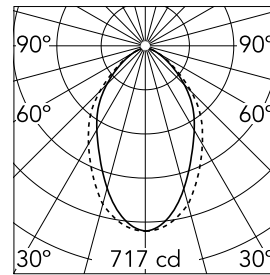

Main specifications

Number of heads	1	Net lumen (lm)	1107
Lamp category	LED	Mountings	Suspension
Power (W)	22.5W	Environment	Indoor
CCT (K)	4000K		
CRI	80		

Optical

Lighting type	Direct
LED type	Top LED
Light distribution	Symmetric
Optical type	Diffused light
Beam angle (°)	76
Beam angle C90-270 (°)	64

Physical

Color	Black
Orientation	Fixed
Weight (kg)	2.56
Length (mm)	1125

Note

Micro-Prismatic Diffuser: Highly efficient multilayer diffuser that, thanks to its unique micro-prismatic texture, provides a glare free UGR<19 light beam. / Emergency: Emergency Module available in all versions, length 1405 mm. In normal use, it uses the same power consumption as the standard In-Finity. In emergency use, it emits 10% of normal use during 3 hours. Endcaps: must be ordered separately. Consult Flos Architectural team for a configuration without end caps.