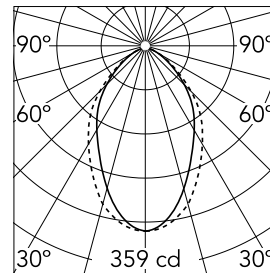

Main specifications

Number of heads	1	Net lumen (lm)	553
Lamp category	LED	Mountings	Suspension
Power (W)	13W	Environment	Indoor
CCT (K)	4000K		
CRI	80		

Optical

Lighting type	Direct
LED type	Top LED
Light distribution	Symmetric
Optical type	Diffused light
Beam angle (°)	76
Beam angle C90-270 (°)	64

Physical

Color	Black
Orientation	Fixed
Weight (kg)	1.28
Length (mm)	565

Note

Micro-Prismatic Diffuser: Highly efficient multilayer diffuser that, thanks to its unique micro-prismatic texture, provides a glare free UGR<19 light beam. / Emergency: Emergency Module available in all versions, length 1405 mm. In normal use, it uses the same power consumption as the standard In-Finity. In emergency use, it emits 10% of normal use during 3 hours. Endcaps: must be ordered separately. Consult Flos Architectural team for a configuration without end caps.