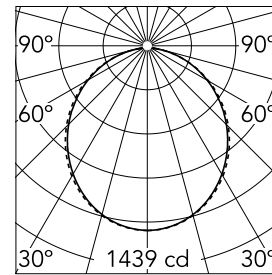

### Main specifications

<b>Number of heads</b>	1	<b>Net lumen (lm)</b>	3915
<b>Lamp category</b>	LED	<b>Mountings</b>	Suspension
<b>Power (W)</b>	63.5W	<b>Environment</b>	Indoor dry location
<b>CCT (K)</b>	4000K		
<b>CRI</b>	80		

### Optical

<b>Lighting type</b>	Direct
<b>LED type</b>	Top LED
<b>Light distribution</b>	Symmetric
<b>Optical type</b>	Diffused light
<b>Beam angle (°)</b>	110
<b>Beam angle C90-270 (°)</b>	110

Beam Angle: 107°

### Physical

<b>Color</b>	White
<b>Orientation</b>	Fixed
<b>Weight (kg)</b>	7.03
<b>Length (mm)</b>	3095