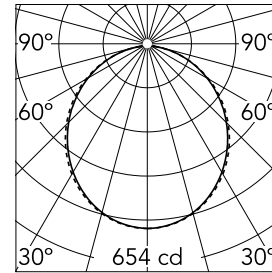

#### Optical

<b>Lighting type</b>	Direct
<b>LED type</b>	Top LED
<b>Light distribution</b>	Symmetric
<b>Optical type</b>	Diffused light
<b>Beam angle (°)</b>	110
<b>Beam angle C90-270 (°)</b>	110

Beam Angle: 107°

#### Physical

<b>Color</b>	Black
<b>Orientation</b>	Fixed
<b>Weight (kg)</b>	3.19
<b>Length (mm)</b>	1405